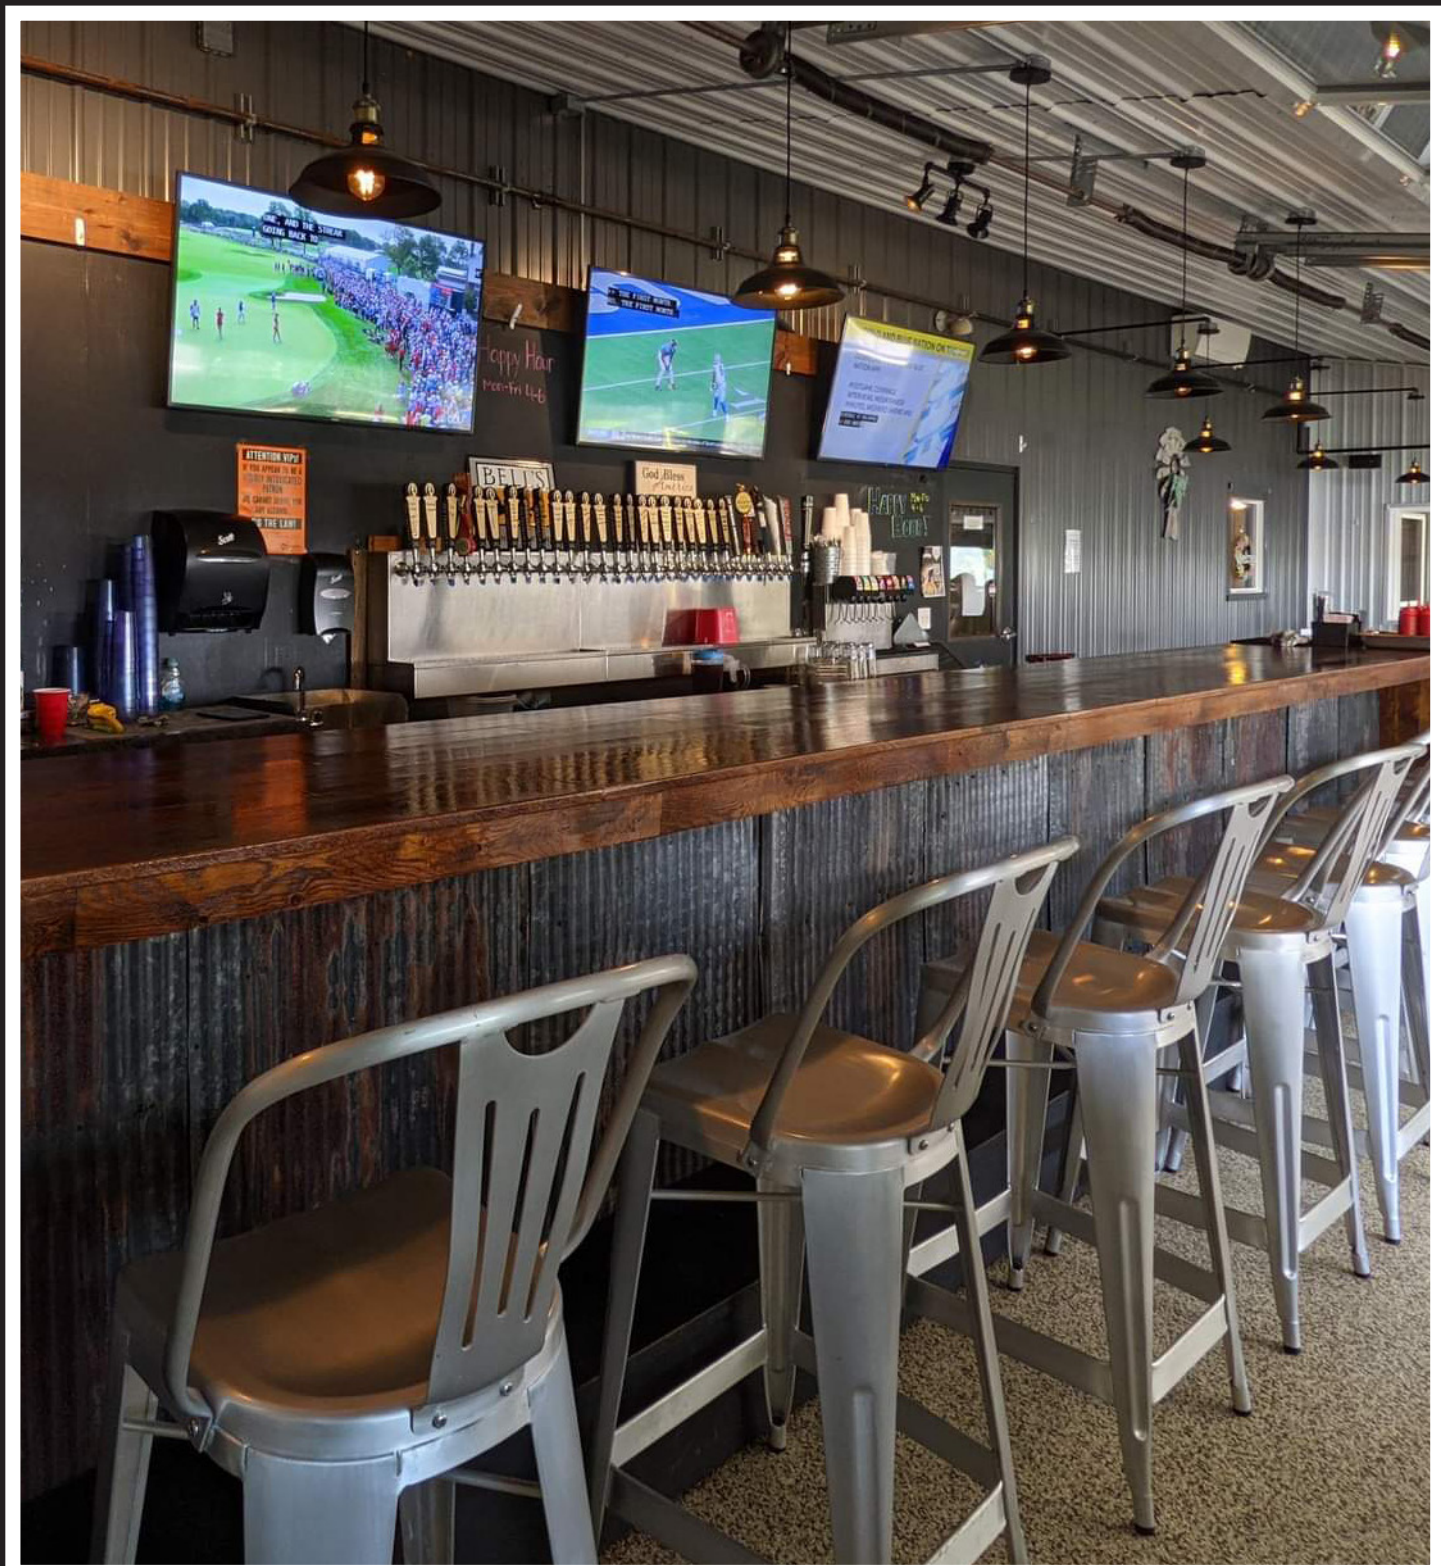

THE BEN FRANKLIN EXPERIENCE