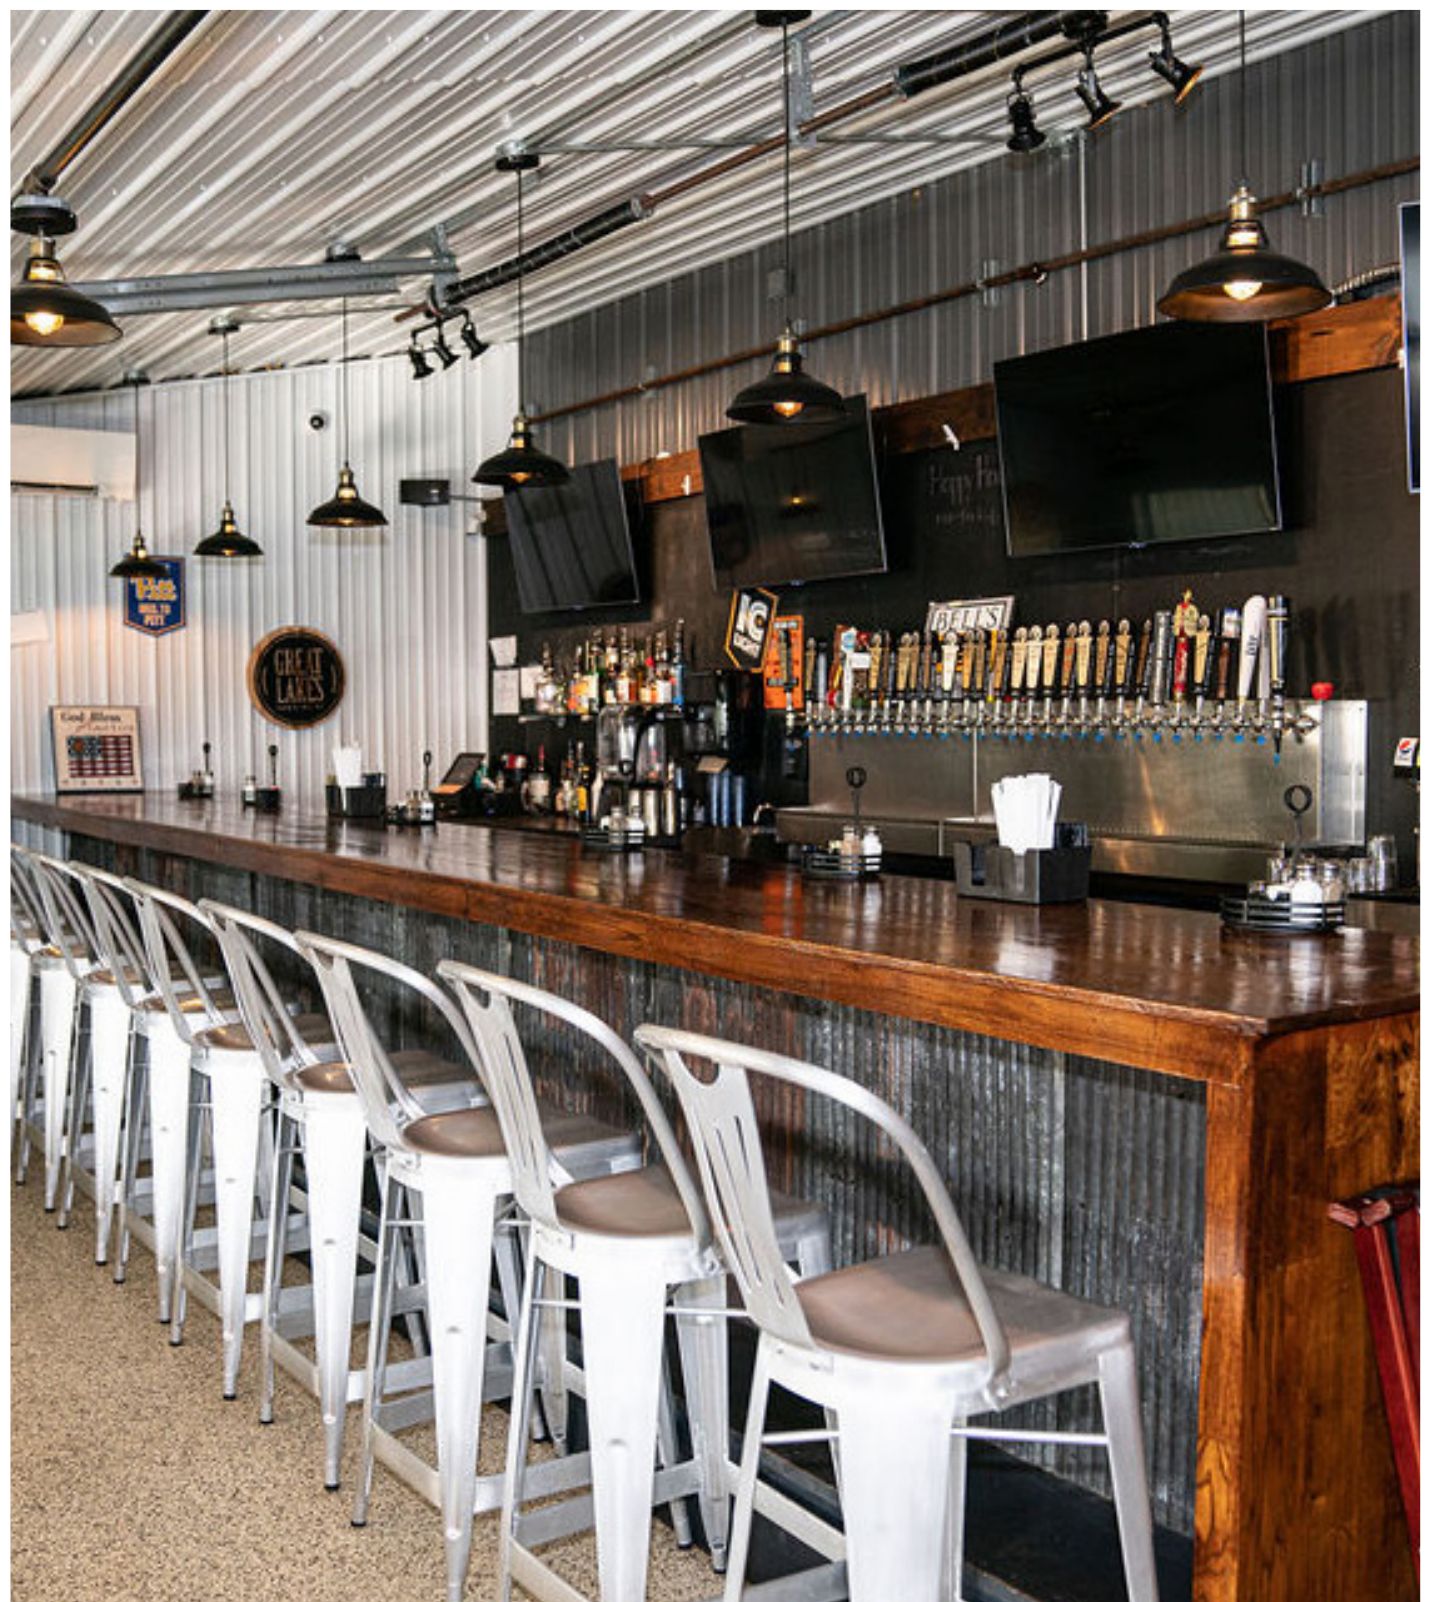

THE INNER PATIO