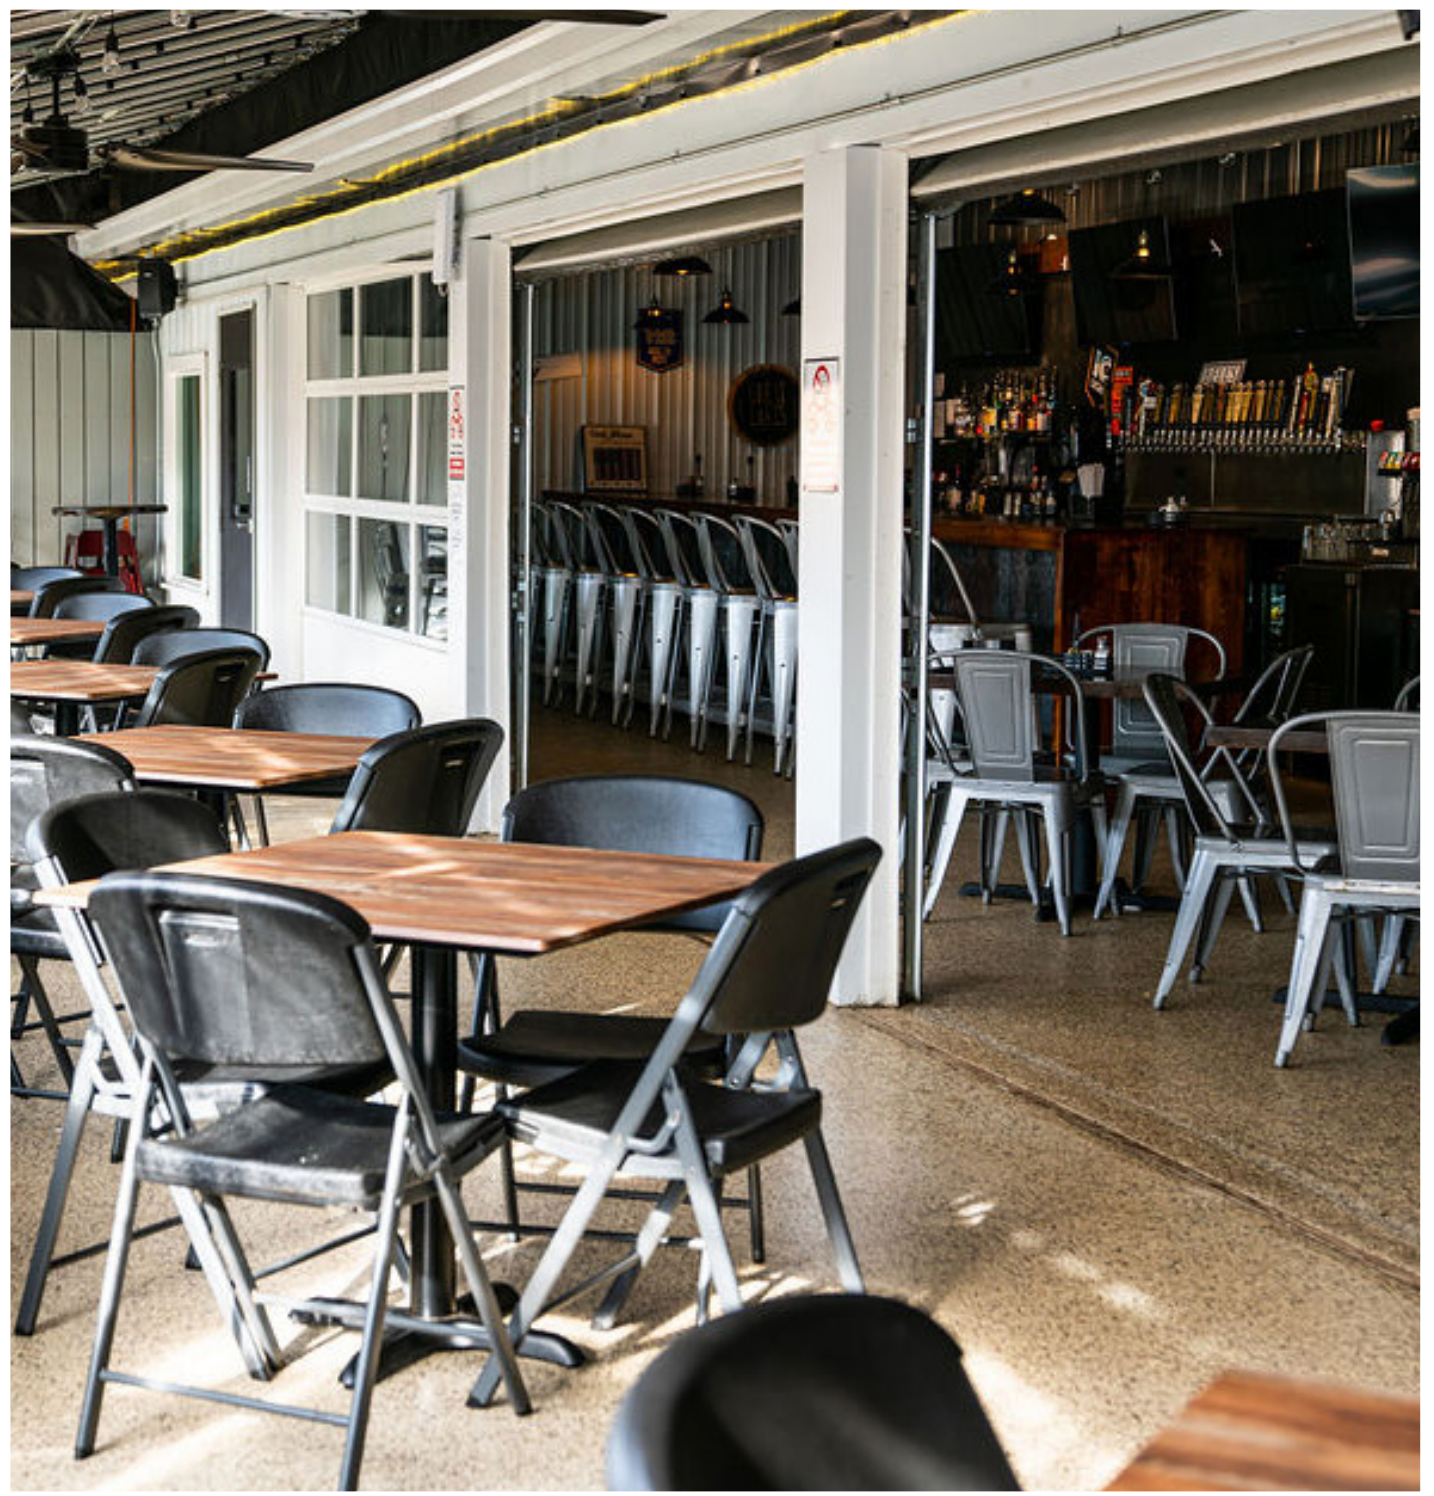

THE INNER + OUTER PATIO